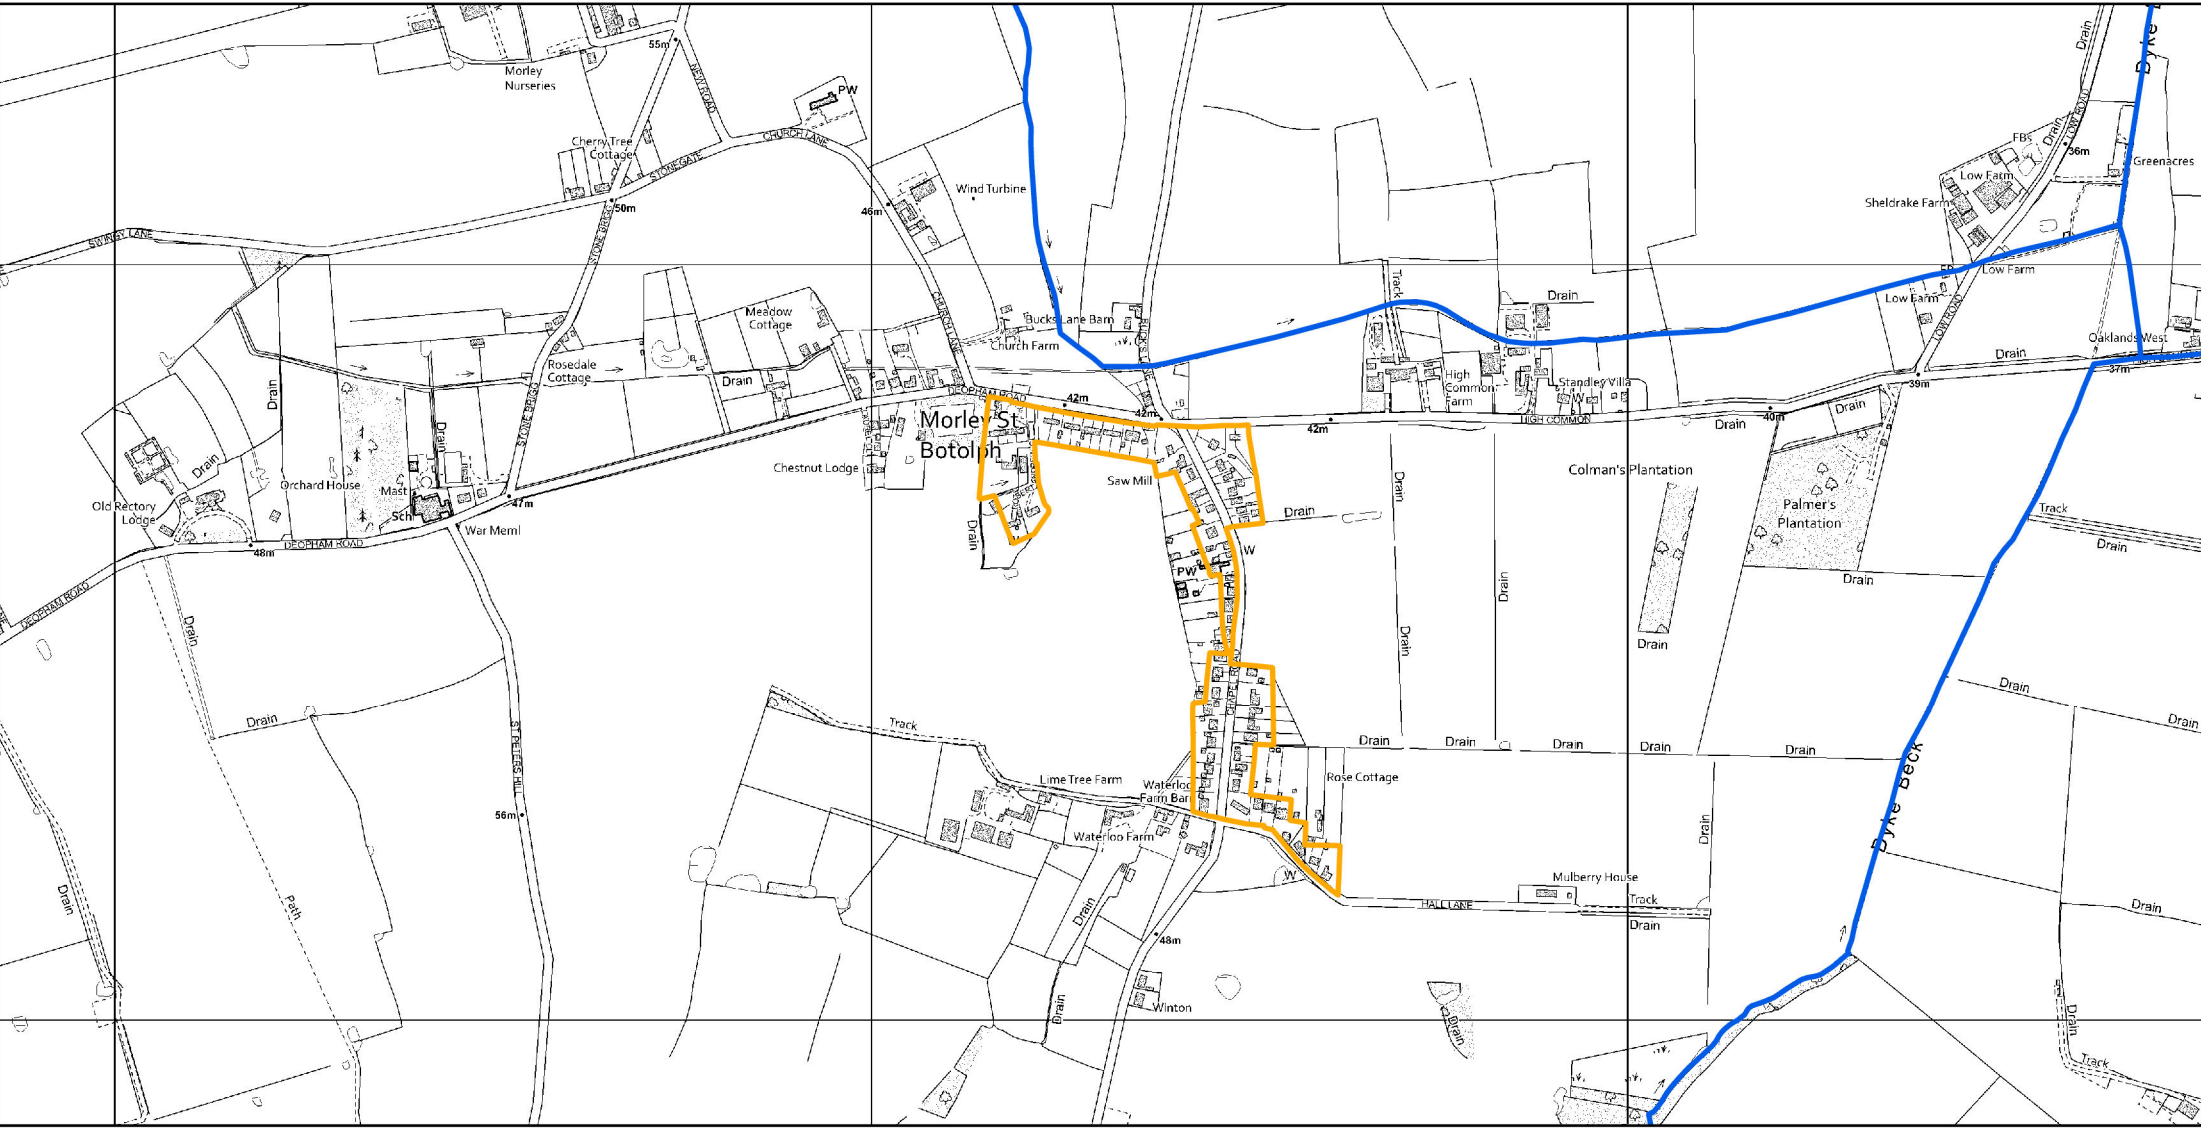

# Morley

- Legend**
-  Allocation
  -  Parish Boundary
  -  Settlement Limit

Date: July 2024

Scale 1:10,000 @ A4

© Crown copyright and database right 2024.  
Ordnance Survey Licence number AC0000814798.